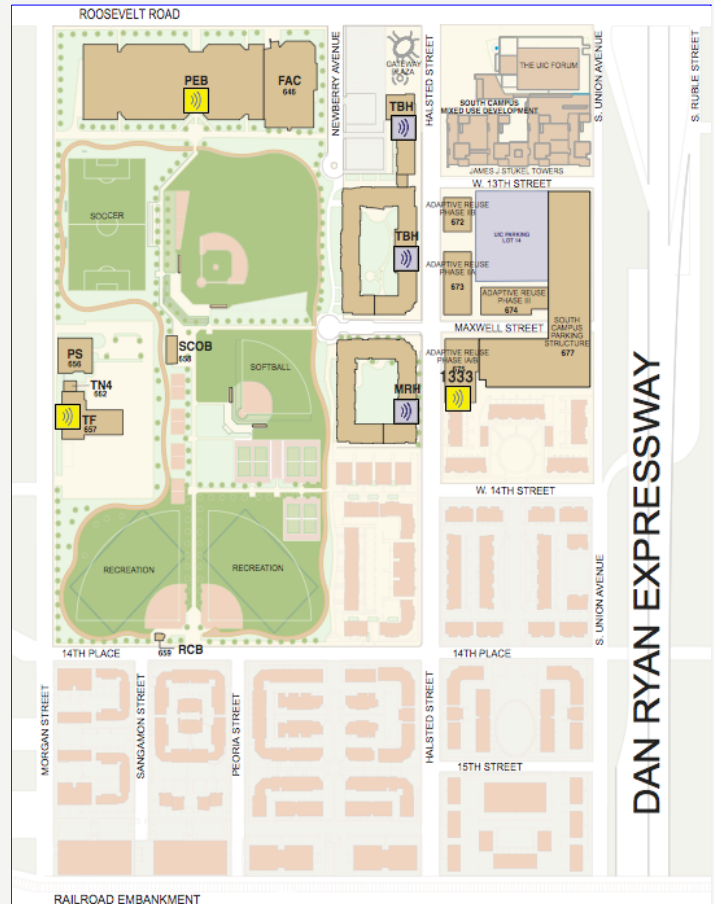

BH, **Burnham Hall**, 828 South Halsted Street
all floors

CUPPAH, **College of Urban Planning and Public Affairs Hall**, 412 South Peoria
rooms 131, 261, and 245

DH, **Douglas Hall**, 705 South Morgan
all floors

ERF, **Engineering Research Facility**, 842 West Taylor
3rd floor, west

GH, **Grant Hall**, 703 South Morgan
all floors

HH, **Henry Hall**, 935 West Harrison
all floors

JH, **Jefferson Hall**, 929 West Harrison
all floors

LCA through LCF, **Lecture Center A though Lecture Center F**
all rooms

LH, **Lincoln Hall**, 707 South Morgan
all floors

LIB, **Richard J. Daley Library**, 801 South Morgan
all floors

MRH, **Marie Robinson Hall**, 811 West Maxwell Street
all floors

PEB, **Physical Education Building**, 901 West Roosevelt Road
room 356

RB, **Rice Building**, 815 West Van Buren
Suite 430

SELE, **Science and Engineering Laboratory East**, 950 South Halsted
rooms 2262a and 2267
2nd floor study carrels
4th floor lounge

SEO, **Science and Engineering Offices**, 851 South Morgan
9th, 10th, 11th, and 13th floors
room 231
room 401

SES, **Science and Engineering South**, 845 West Taylor
Bunsen Cafe on the 2nd floor
rooms 230, 238, 250, and 274 in west building
rotunda in east building
rooms 2073, 2214, and 2360
room 4218