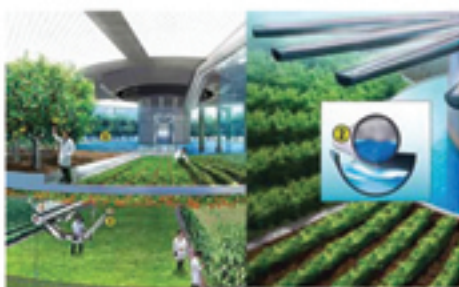

COMBINING THE BEST FEATURES OF INNOVATION, TRANSFORMATION, MARKETING AND TOURISM TO CREATE THE HYBRID FUNCTIONING CLUSTER. 把现代研发、培训、创新、成果转化、加工工业、边境贸易以及旅游业有效的结合在一起，形成有机结合的产业园区。作为东兴可持续发展的源动力。

4 AGRO-HUB 现代农业孵化器园区

LANDMARK MODERN AGRO LAB 地标建筑 现代农业孵化器中心

PERSPECTIVE AGRO HUB DISTRICT 现代农业孵化器园区鸟瞰图

MASER PLAN 城市设计平面图

MODERN AGRICULTURE HUB CREATES THE INNOVATION CLUSTER FOR SOUTHERN DEVELOPMENT STRATEGY. IT IS A COMPREHENSIVE HYBRID CLUSTER WITH RESEARCH, TRAINING, TRANSFORMATION OF PRODUCTION, BUSINESS AND PROCESSING INDUSTRY. IT CREATES THE HIGH TECH GROWTH POLE FOR THE SUSTAINABLE DEVELOPMENT. THE LANDMARK PROVIDES THE HIGHEST POINT FOR TOURIST SIGHT SEEING BOTH CHINA AND VIETNAM. THE TOURIST CAN ALSO EXPLORE THE PICKING FRUIT AND FISHING EXPERIENCE IN THE TOURIST VILLAGE.

现代农业孵化器园区是南部地区可持续发展的战略支点。它是集研发、培训、生产转化、商业和加工业于一体的综合性混合产业集群。它创造了高科技增长极，为可持续发展提供动力。地标建筑提供了中越两国游客观赏的最高点。游客还可以在中越两国游客观赏的最高点。游客还可以在中越两国游客观赏的最高点。

TYOLOGY 建筑类型

PROGRAM 功能组织分析图

MODERN FARMER LIVE 现代农民生活

VERTICAL FARM TECHNOLOGY 立体农场技术研发