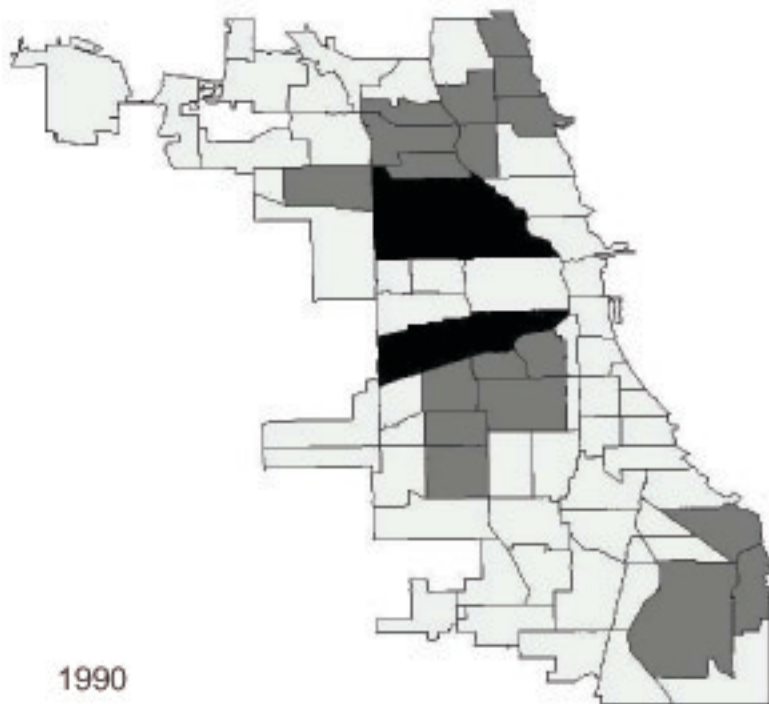

Percentage of population LATINO

Community Areas
 0 - 15
 15.1 - 40
 40.1 - 55

Community Areas
 0 - 15
 15.1 - 40
 40.1 - 77.6

Community Areas
 0 - 15
 15.1 - 40
 40.1 - 88.1

Community Areas
 0 - 15
 15.1 - 40
 40.1 - 88.9