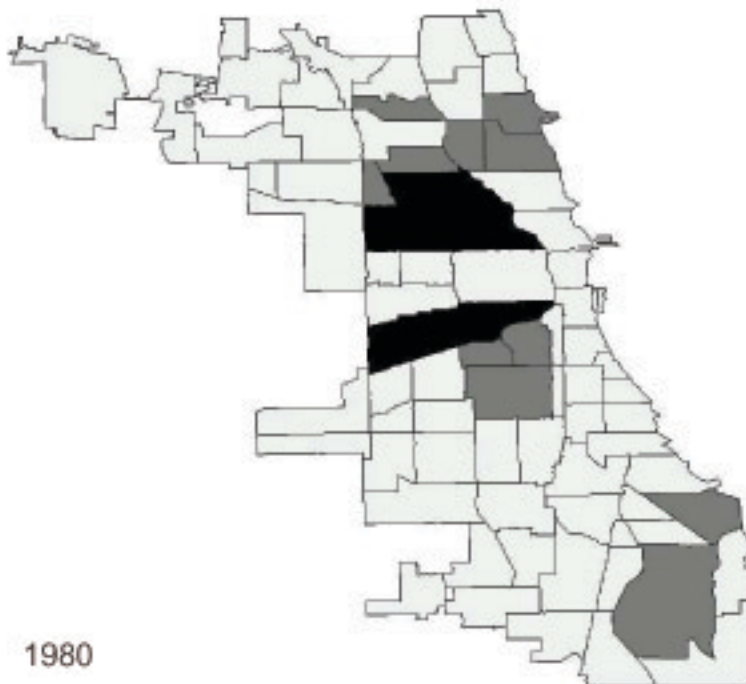

Percentage of population LATINO

Community Areas
 0 - 15
 15.1 - 40
 40.1 - 55

Community Areas
 0 - 15
 15.1 - 40
 40.1 - 77.6

Community Areas
 0 - 15
 15.1 - 40
 40.1 - 88.1

Community Areas
 0 - 15
 15.1 - 40
 40.1 - 88.9