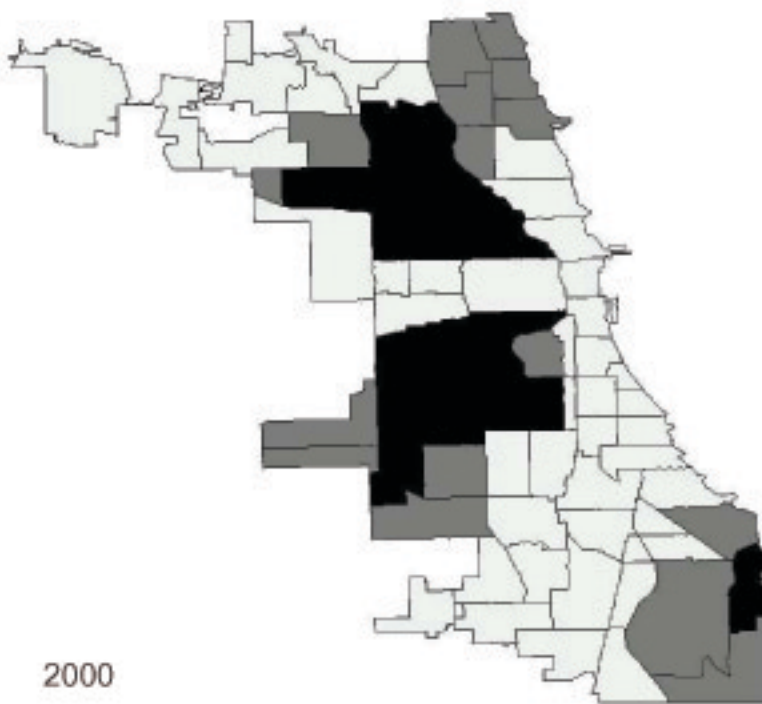

Percentage of population LATINO

Community Areas
 0 - 15
 15.1 - 40
 40.1 - 55

Community Areas
 0 - 15
 15.1 - 40
 40.1 - 77.6

Community Areas
 0 - 15
 15.1 - 40
 40.1 - 88.1

Community Areas
 0 - 15
 15.1 - 40
 40.1 - 88.9