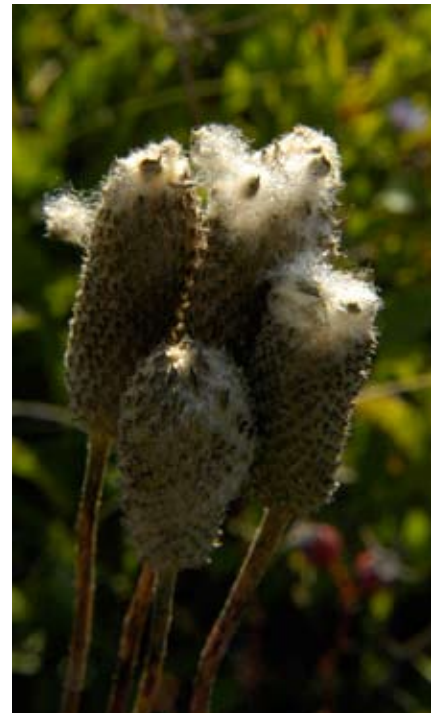

Anemone cylindrica

THIMBLEWEED CANDLE ANEMONE (Buttercup Family)

in the **Peacock Prairie** at the **James Woodworth Prairie Preserve**

Lower stem leaves in a whorl of 5-9, with 3 leaves larger than the others. Large white or greenish flowers, $\frac{3}{4}$ " wide, on long stalks. The flowers are solitary or few, with 4-7 petal-like sepals and numerous stamens. Fruit a cylindrical head, $\frac{3}{4}$ - $1\frac{1}{2}$ " long. 1' - 3' high (30 - 91 cm). At the Peacock/Woodworth Prairie blooms about the 1st week of June through the 2nd week of July.