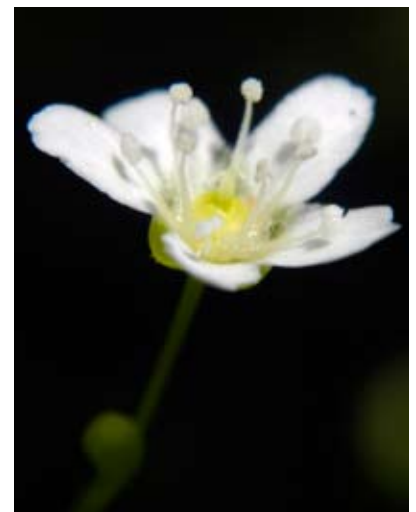

Arenaria lateriflora

WOOD SANDWORT GROVE SANDWORT BLUNTLEAF SANDWORT (Pink Family)

in the **Peacock Prairie** at the **James Woodworth Prairie Preserve**

Leaves $\frac{1}{2}$ -1" long; flowers $\frac{1}{4}$ - $\frac{1}{2}$ " wide. Flowers 1 to several in a cluster. Stems weakly erect, 2-10" high (5-25 cm). At the Peacock/Woodworth Prairie blooms about the 3rd week of May through the 3rd week of June.