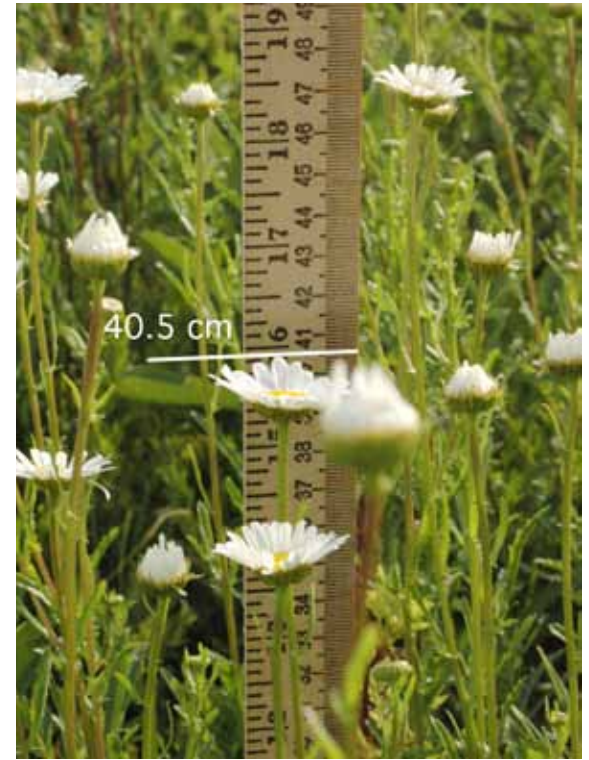

Long-stalked, white flower heads 1/2" wide, with 15-30 slender rays. A familiar plant, usually bearing a single flower head. 1-3' high. (30-91 cm)

Text from **Newcomb's Wildflower Guide** by Lawrence Newcomb, page 334. Photos by Frank Mayfield at **black sweater art, inc.**