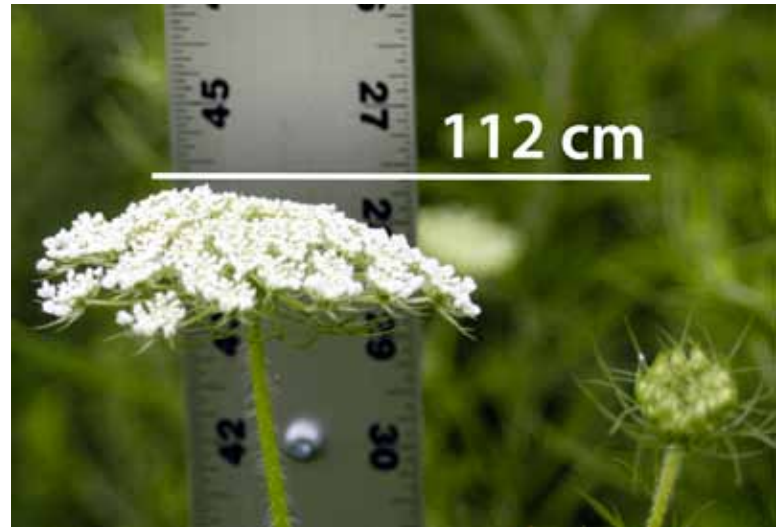

Daucus carota

QUEEN ANNE'S LACE WILD CARROT (Parsley Family)

in the **Peacock Prairie** at the **James Woodworth Prairie Preserve**

THIS NON-NATIVE SPECIES IS AN EXOTIC, ALIEN, INVASIVE UNDESIRABLE

Stem covered with bristly hairs; bracts beneath the umbel deeply and narrowly lobed. Umbel 2-4" wide, with (usually) 1 purple floret in the center; they become concave in fruit to form a "bird's nest." 1-3' high (30-91 cm). Blooms at the Peacock/Woodworth Prairie from July to the 3rd week of August.