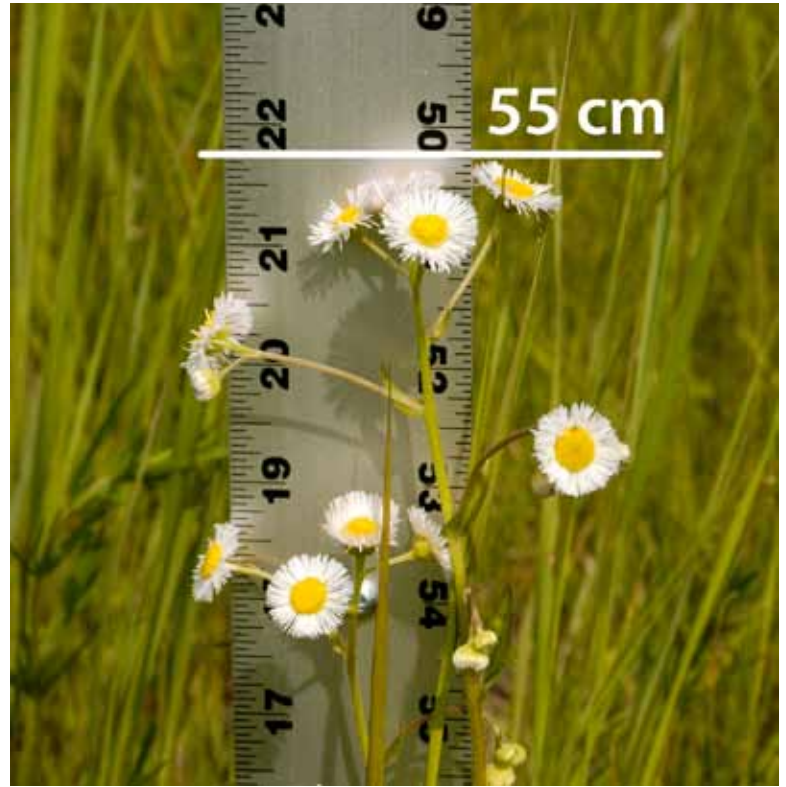

**Erigeron annuus**  
ANNUAL FLEABANE (Composite Family)

in the **Peacock Prairie** at the **James Woodworth Prairie Preserve**

Flower heads with a flat, yellow central disk. Flower heads  $\frac{1}{2}$ - $\frac{3}{4}$ " wide, white or tinged with pink; rays 50-100; stem leaves toothed, not clasping; stem hairs lie close to stem and stem leaves are mostly entire. 1-3' (31-91 cm) high.

Text from *Newcomb's Wildflower Guide* by Lawrence Newcomb, page 382. Photos by Frank Mayfield at black sweater art, inc.