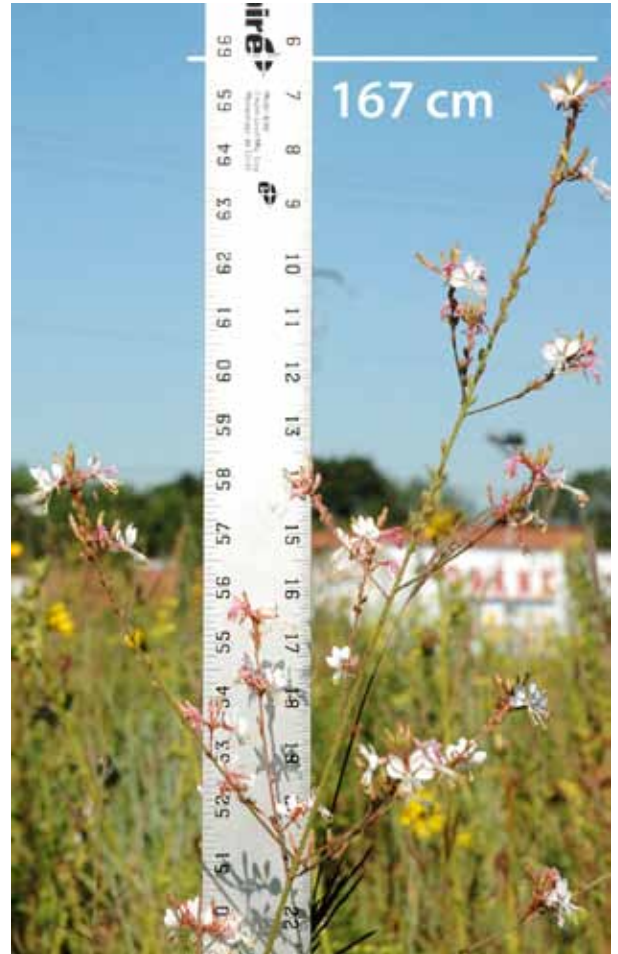

**Gaura biennis**

BIENNIAL GAURA BIENNIAL BEEBLOSSOM (Evening Primrose Family)

in the **Peacock Prairie** at the **James Woodworth Prairie Preserve**

White flowers, turning pink as they fade, 1/3" wide; stamens long and conspicuous, drooping beneath the flower. Sepals relaxed. Leaves lance-shaped, slightly toothed. 2-5' (61-152 cm) high. At the Peacock/Woodworth Prairie, begins to bloom about the 1<sup>st</sup> week of August.

Text from *Newcomb's Wildflower Guide* by Lawrence Newcomb, page 138. Photos by Frank Mayfield at **black sweater art, inc.**