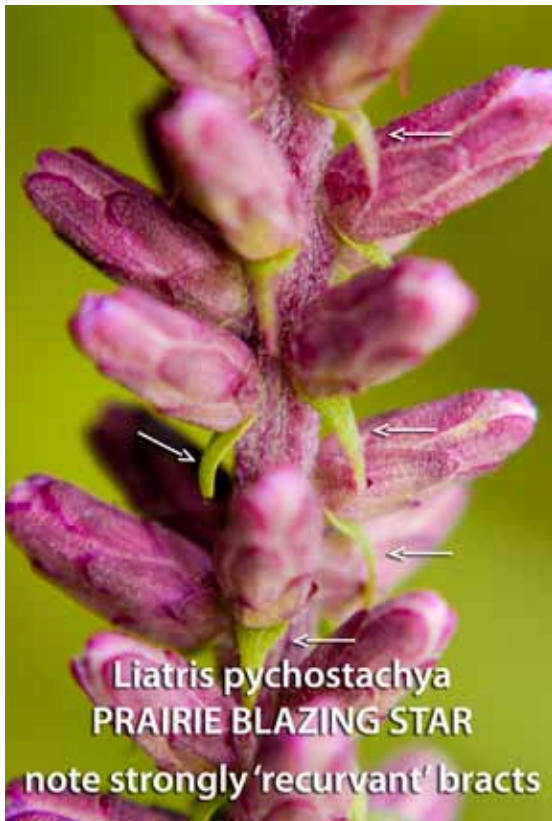

Liatris spicata
MARSH BLAZING STAR (Composite Family)

in the Peacock Prairie at the *James Woodworth Prairie Preserve*

Stem stiffly erect. 1-5' (30-152 cm) high. Stem leaves narrow or lance-shaped, lowest leaves usually over 1/2" wide. Purple flowers in dense heads, arranged in a spikelike cluster, with the heads crowded and overlapping, rounded at base, mostly stalkless. Inside of flower tube smooth. There are 5-60 small, tubular, 5-lobed flowers in each head. At the Peacock/Woodworth Prairie, blooms about the 2nd week of July through the 4th week of August. (The easiest way to tell MARSH BLAZING STAR from PRAIRIE BLAZING STAR is by examining their bracts.)

Text from *Newcomb's Wildflower Guide* by Lawrence Newcomb, page 412. Photos by Frank Mayfield at black sweater art, inc.