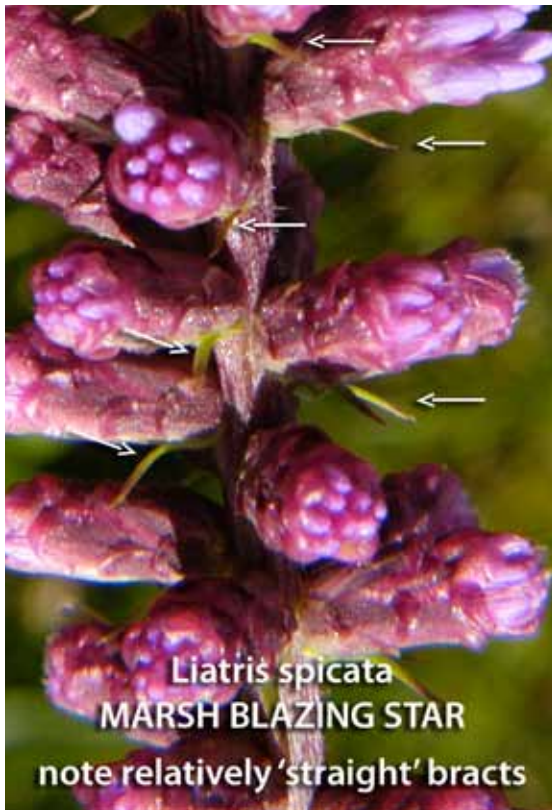

Liatris spicata
MARSH BLAZING STAR (Composite Family)

in the Peacock Prairie at the *James Woodworth Prairie Preserve*

Stem stiffly erect. 1-5' (30-152 cm) high. Stem leaves narrow or lance-shaped, lowest leaves usually over 1/2" wide. Purple flowers in dense heads, arranged in a spikelike cluster, with the heads crowded and overlapping, rounded at base, mostly stalkless. Inside of flower tube smooth. There are 5-60 small, tubular, 5-lobed flowers in each head. At the Peacock/Woodworth Prairie, blooms about the 2nd week of July through the 4th week of August. (The easiest way to tell MARSH BLAZING STAR from PRAIRIE BLAZING STAR is by examining their bracts.)

Text from *Newcomb's Wildflower Guide* by Lawrence Newcomb, page 412. Photos by Frank Mayfield at black sweater art, inc.