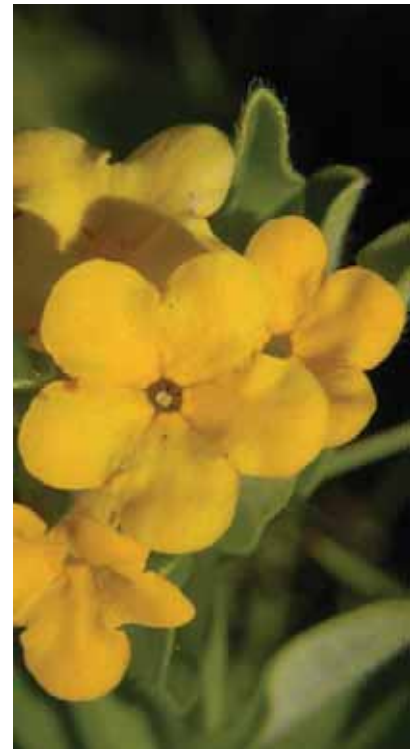

Lithospermum canescens
HOARY PUCCOON (Borage Family)

in the **Peacock Prairie** at the **James Woodworth Prairie Preserve**

Erect plant with orange-yellow, tubular flowers with 5 flaring lobes, about 1/2" wide, at the top of the stem. The fine-hairy stem and leaves are grayish. 6-18" high. (15-46 cm)

Text from
Newcomb's Wildflower Guide
by Lawrence Newcomb
page 186
Photos by Frank Mayfield
at black sweater art, inc.