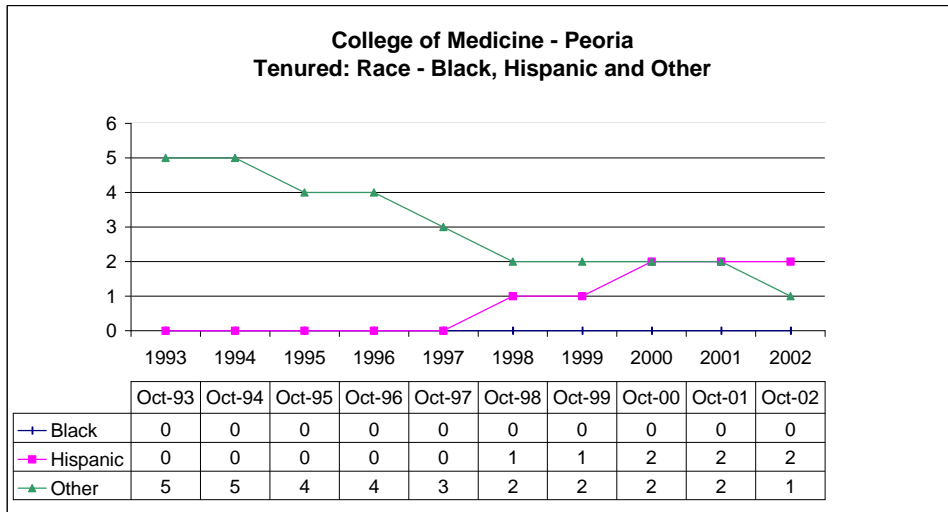

**College of Medicine - Peoria
By Race and Gender**