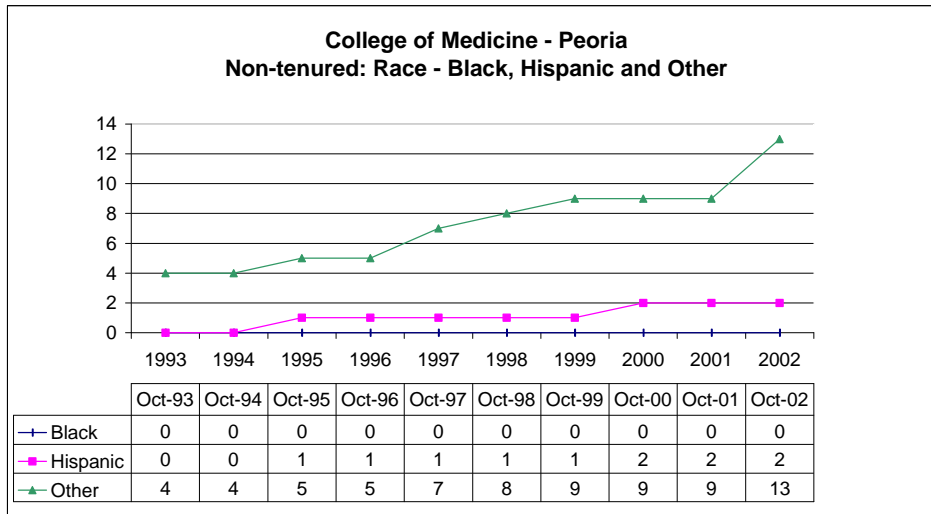

Non-tenured

Year	Men	Women	White	Black	Hispanic	Other	All Minorities	Total
Oct-93	18	3	17	0	0	4	4	21
Oct-94	17	5	18	0	0	4	4	22
Oct-95	16	6	16	0	1	5	6	22
Oct-96	18	6	18	0	1	5	6	24
Oct-97	25	7	24	0	1	7	8	32
Oct-98	28	6	25	0	1	8	9	34
Oct-99	20	8	18	0	1	9	10	28
Oct-00	20	10	19	0	2	9	11	30
Oct-01	21	10	20	0	2	9	11	31
Oct-02	33	13	31	0	2	13	15	46

Academic Professionals

Year	Men	Women	White	Black	Hispanic	Other	All Minorities	Total
Oct-93	3	6	8	0	0	1	1	9
Oct-94	3	6	8	0	0	1	1	9
Oct-95	4	9	11	0	0	2	2	13
Oct-96	4	11	13	0	0	2	2	15
Oct-97	3	14	14	0	0	3	3	17
Oct-98	3	11	13	0	0	1	1	14
Oct-99	4	17	18	0	0	3	3	21
Oct-00	4	20	20	0	0	4	4	24
Oct-01	6	26	26	0	0	6	6	32
Oct-02	5	27	27	0	0	5	5	32

**College of Medicine - Peoria
By Race and Gender**

**College of Medicine - Peoria
By Race and Gender**

**College of Medicine - Peoria
By Race and Gender**

**College of Medicine - Peoria
By Race and Gender**

**College of Medicine - Peoria
By Race and Gender**