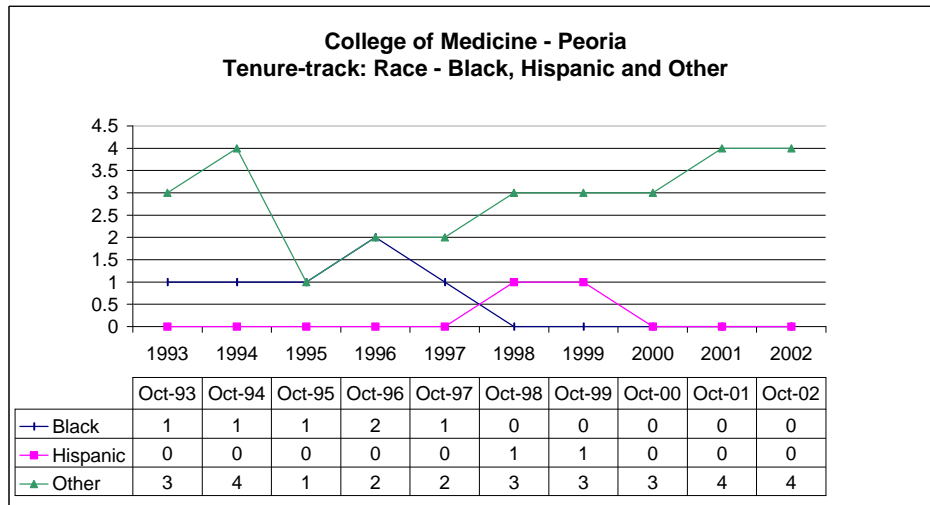

Non-tenured

Year	Men	Women	White	Black	Hispanic	Other	All Minorities	Total
Oct-93	18	3	17	0	0	4	4	21
Oct-94	17	5	18	0	0	4	4	22
Oct-95	16	6	16	0	1	5	6	22
Oct-96	18	6	18	0	1	5	6	24
Oct-97	25	7	24	0	1	7	8	32
Oct-98	28	6	25	0	1	8	9	34
Oct-99	20	8	18	0	1	9	10	28
Oct-00	20	10	19	0	2	9	11	30
Oct-01	21	10	20	0	2	9	11	31
Oct-02	33	13	31	0	2	13	15	46

Academic Professionals

Year	Men	Women	White	Black	Hispanic	Other	All Minorities	Total
Oct-93	3	6	8	0	0	1	1	9
Oct-94	3	6	8	0	0	1	1	9
Oct-95	4	9	11	0	0	2	2	13
Oct-96	4	11	13	0	0	2	2	15
Oct-97	3	14	14	0	0	3	3	17
Oct-98	3	11	13	0	0	1	1	14
Oct-99	4	17	18	0	0	3	3	21
Oct-00	4	20	20	0	0	4	4	24
Oct-01	6	26	26	0	0	6	6	32
Oct-02	5	27	27	0	0	5	5	32

**College of Medicine - Peoria
By Race and Gender**

**College of Medicine - Peoria
By Race and Gender**

**College of Medicine - Peoria
By Race and Gender**

**College of Medicine - Peoria
By Race and Gender**