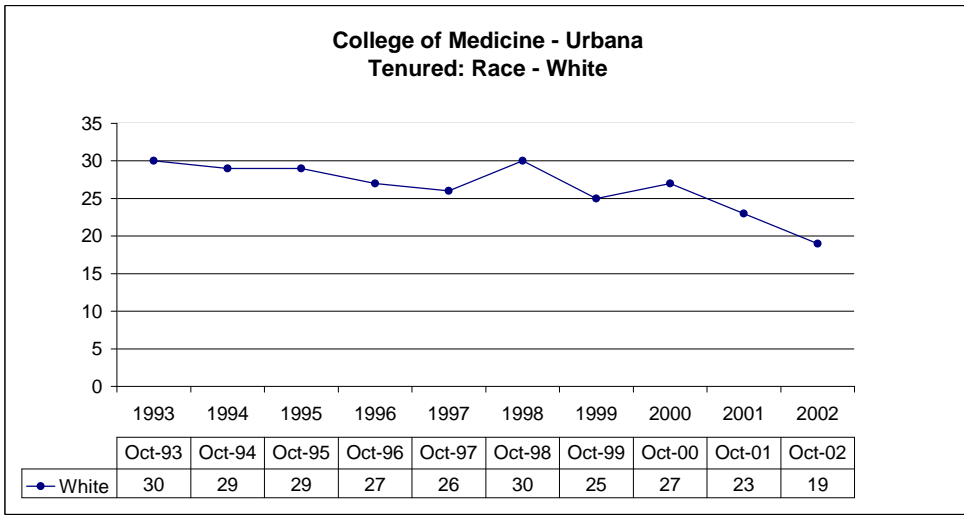

**College of Medicine - Urbana
By Race and Gender**