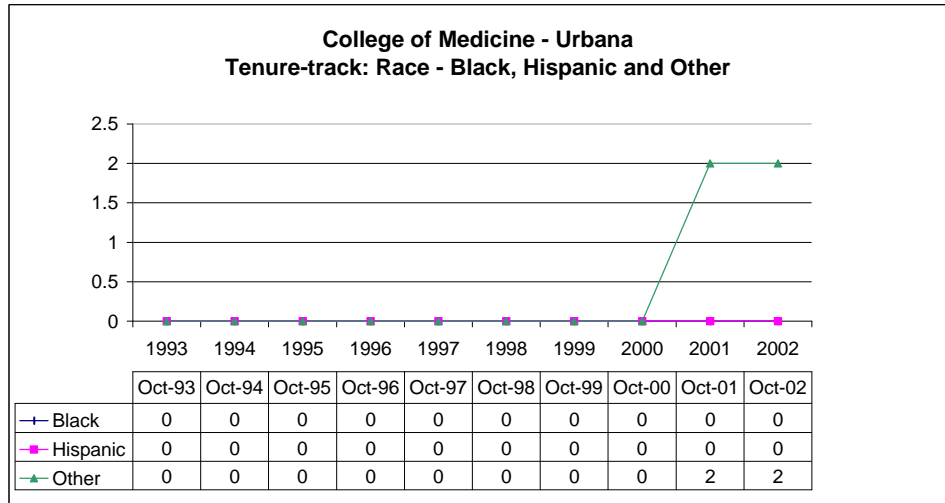

**College of Medicine - Urbana
By Race and Gender**