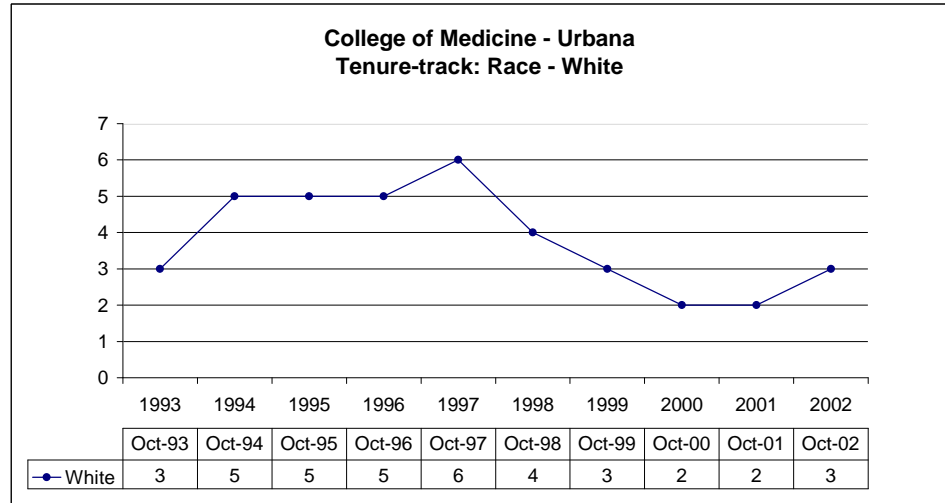

**College of Medicine - Urbana
By Race and Gender**