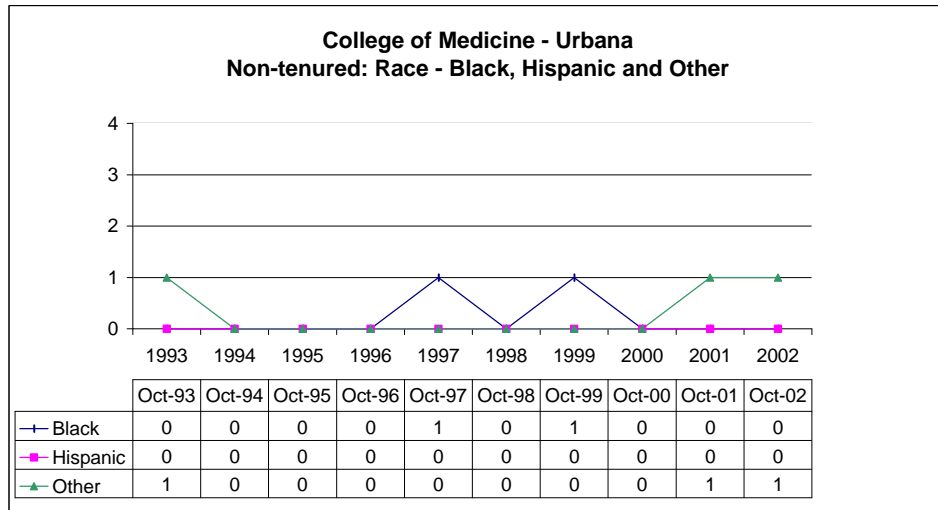

Academic Professionals

Year	Men	Women	White	Black	Hispanic	Other	All Minorities	Total
Oct-93	8	14	22	0	0	0	0	22
Oct-94	4	11	15	0	0	0	0	15
Oct-95	5	13	18	0	0	0	0	18
Oct-96	4	10	14	0	0	0	0	14
Oct-97	8	9	16	0	0	1	1	17
Oct-98	8	12	18	0	0	2	2	20
Oct-99	10	13	23	0	0	0	0	23
Oct-00	5	11	15	0	0	1	1	16
Oct-01	5	10	15	0	0	0	0	15
Oct-02	5	13	18	0	0	0	0	18

**College of Medicine - Urbana
By Race and Gender**

**College of Medicine - Urbana
By Race and Gender**

**College of Medicine - Urbana
By Race and Gender**

**College of Medicine - Urbana
By Race and Gender**

**College of Medicine - Urbana
By Race and Gender**