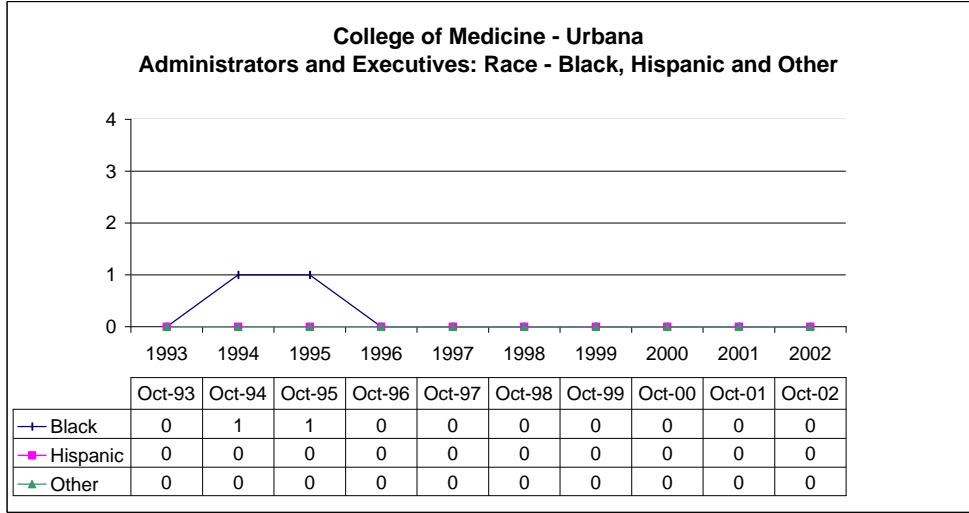

**College of Medicine - Urbana
By Race and Gender**

Administrators and Executives

Year	Men	Women	White	Black	Hispanic	Other	All Minorities	Total
Oct-93	3	1	4	0	0	0	0	4
Oct-94	3	2	4	1	0	0	0	5
Oct-95	4	2	5	1	0	0	0	6
Oct-96	4	1	5	0	0	0	0	5
Oct-97	3	2	5	0	0	0	0	5
Oct-98	2	2	4	0	0	0	0	4
Oct-99	2	1	3	0	0	0	0	3
Oct-00	7	4	11	0	0	0	0	11
Oct-01	6	5	11	0	0	0	0	11
Oct-02	6	5	11	0	0	0	0	11

Tenured

Year	Men	Women	White	Black	Hispanic	Other	All Minorities	Total
Oct-93	18	12	30	0	0	0	0	30
Oct-94	17	12	29	0	0	0	0	29
Oct-95	18	11	29	0	0	0	0	29
Oct-96	16	11	27	0	0	0	0	27
Oct-97	18	8	26	0	0	0	0	26
Oct-98	20	11	30	1	0	0	1	31
Oct-99	16	10	25	1	0	0	1	26
Oct-00	18	10	27	1	0	0	1	28
Oct-01	17	7	23	1	0	0	1	24
Oct-02	13	7	19	1	0	0	1	20

Tenure-track

Year	Men	Women	White	Black	Hispanic	Other	All Minorities	Total
Oct-93	2	1	3	0	0	0	0	3
Oct-94	4	1	5	0	0	0	0	5
Oct-95	4	1	5	0	0	0	0	5
Oct-96	4	1	5	0	0	0	0	5
Oct-97	4	2	6	0	0	0	0	6
Oct-98	3	1	4	0	0	0	0	4
Oct-99	3	0	3	0	0	0	0	3
Oct-00	2	0	2	0	0	0	0	2
Oct-01	4	0	2	0	0	2	2	4
Oct-02	4	1	3	0	0	2	2	5

Non-tenured

Year	Men	Women	White	Black	Hispanic	Other	All Minorities	Total
Oct-93	7	1	7	0	0	1	1	8
Oct-94	6	4	10	0	0	0	0	10
Oct-95	5	4	9	0	0	0	0	9
Oct-96	7	4	11	0	0	0	0	11
Oct-97	7	6	12	1	0	0	1	13
Oct-98	7	4	11	0	0	0	0	11
Oct-99	7	5	11	1	0	0	1	12
Oct-00	5	5	10	0	0	0	0	10
Oct-01	5	6	10	0	0	1	1	11
Oct-02	4	4	7	0	0	1	1	8

Academic Professionals

Year	Men	Women	White	Black	Hispanic	Other	All Minorities	Total
Oct-93	8	14	22	0	0	0	0	22
Oct-94	4	11	15	0	0	0	0	15
Oct-95	5	13	18	0	0	0	0	18
Oct-96	4	10	14	0	0	0	0	14
Oct-97	8	9	16	0	0	1	1	17
Oct-98	8	12	18	0	0	2	2	20
Oct-99	10	13	23	0	0	0	0	23
Oct-00	5	11	15	0	0	1	1	16
Oct-01	5	10	15	0	0	0	0	15
Oct-02	5	13	18	0	0	0	0	18

**College of Medicine - Urbana
By Race and Gender**