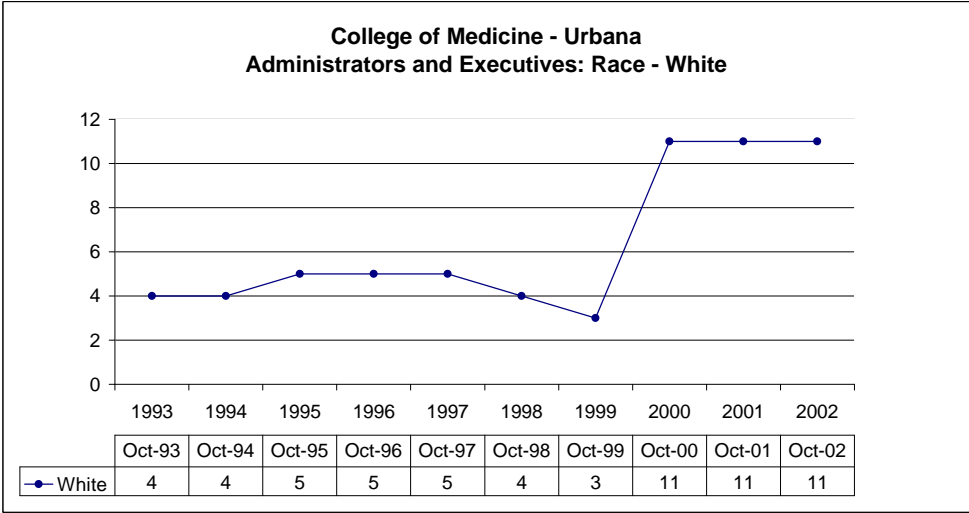

**College of Medicine - Urbana
By Race and Gender**

Administrators and Executives

Year	Men	Women	White	Black	Hispanic	Other	All Minorities	Total
Oct-93	3	1	4	0	0	0	0	4
Oct-94	3	2	4	1	0	0	0	5
Oct-95	4	2	5	1	0	0	0	6
Oct-96	4	1	5	0	0	0	0	5
Oct-97	3	2	5	0	0	0	0	5
Oct-98	2	2	4	0	0	0	0	4
Oct-99	2	1	3	0	0	0	0	3
Oct-00	7	4	11	0	0	0	0	11
Oct-01	6	5	11	0	0	0	0	11
Oct-02	6	5	11	0	0	0	0	11

Tenured

Year	Men	Women	White	Black	Hispanic	Other	All Minorities	Total
Oct-93	18	12	30	0	0	0	0	30
Oct-94	17	12	29	0	0	0	0	29
Oct-95	18	11	29	0	0	0	0	29
Oct-96	16	11	27	0	0	0	0	27
Oct-97	18	8	26	0	0	0	0	26
Oct-98	20	11	30	1	0	0	1	31
Oct-99	16	10	25	1	0	0	1	26
Oct-00	18	10	27	1	0	0	1	28
Oct-01	17	7	23	1	0	0	1	24
Oct-02	13	7	19	1	0	0	1	20

Tenure-track

Year	Men	Women	White	Black	Hispanic	Other	All Minorities	Total
Oct-93	2	1	3	0	0	0	0	3
Oct-94	4	1	5	0	0	0	0	5
Oct-95	4	1	5	0	0	0	0	5
Oct-96	4	1	5	0	0	0	0	5
Oct-97	4	2	6	0	0	0	0	6
Oct-98	3	1	4	0	0	0	0	4
Oct-99	3	0	3	0	0	0	0	3
Oct-00	2	0	2	0	0	0	0	2
Oct-01	4	0	2	0	0	2	2	4
Oct-02	4	1	3	0	0	2	2	5

Non-tenured

Year	Men	Women	White	Black	Hispanic	Other	All Minorities	Total
Oct-93	7	1	7	0	0	1	1	8
Oct-94	6	4	10	0	0	0	0	10
Oct-95	5	4	9	0	0	0	0	9
Oct-96	7	4	11	0	0	0	0	11
Oct-97	7	6	12	1	0	0	1	13
Oct-98	7	4	11	0	0	0	0	11
Oct-99	7	5	11	1	0	0	1	12
Oct-00	5	5	10	0	0	0	0	10
Oct-01	5	6	10	0	0	1	1	11
Oct-02	4	4	7	0	0	1	1	8

Academic Professionals

Year	Men	Women	White	Black	Hispanic	Other	All Minorities	Total
Oct-93	8	14	22	0	0	0	0	22
Oct-94	4	11	15	0	0	0	0	15
Oct-95	5	13	18	0	0	0	0	18
Oct-96	4	10	14	0	0	0	0	14
Oct-97	8	9	16	0	0	1	1	17
Oct-98	8	12	18	0	0	2	2	20
Oct-99	10	13	23	0	0	0	0	23
Oct-00	5	11	15	0	0	1	1	16
Oct-01	5	10	15	0	0	0	0	15
Oct-02	5	13	18	0	0	0	0	18

**College of Medicine - Urbana
By Race and Gender**