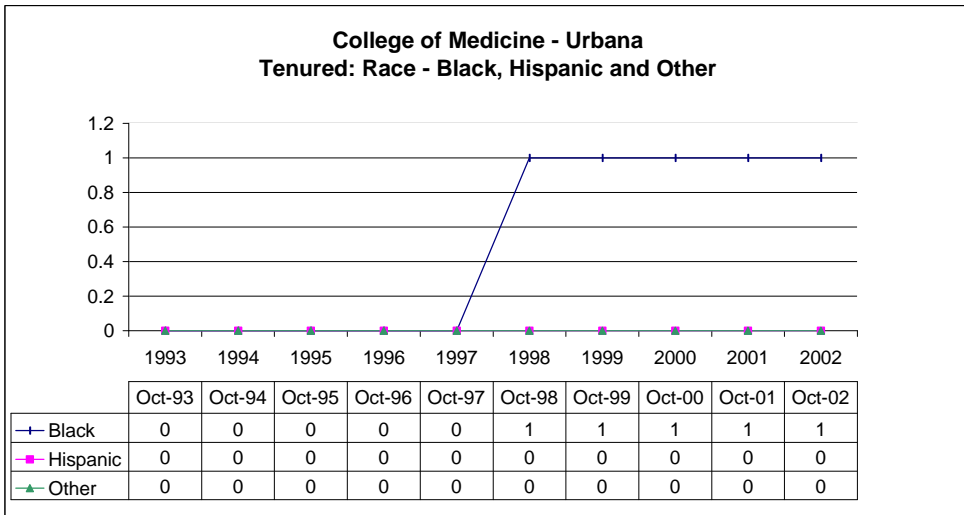

**College of Medicine - Urbana
By Race and Gender**