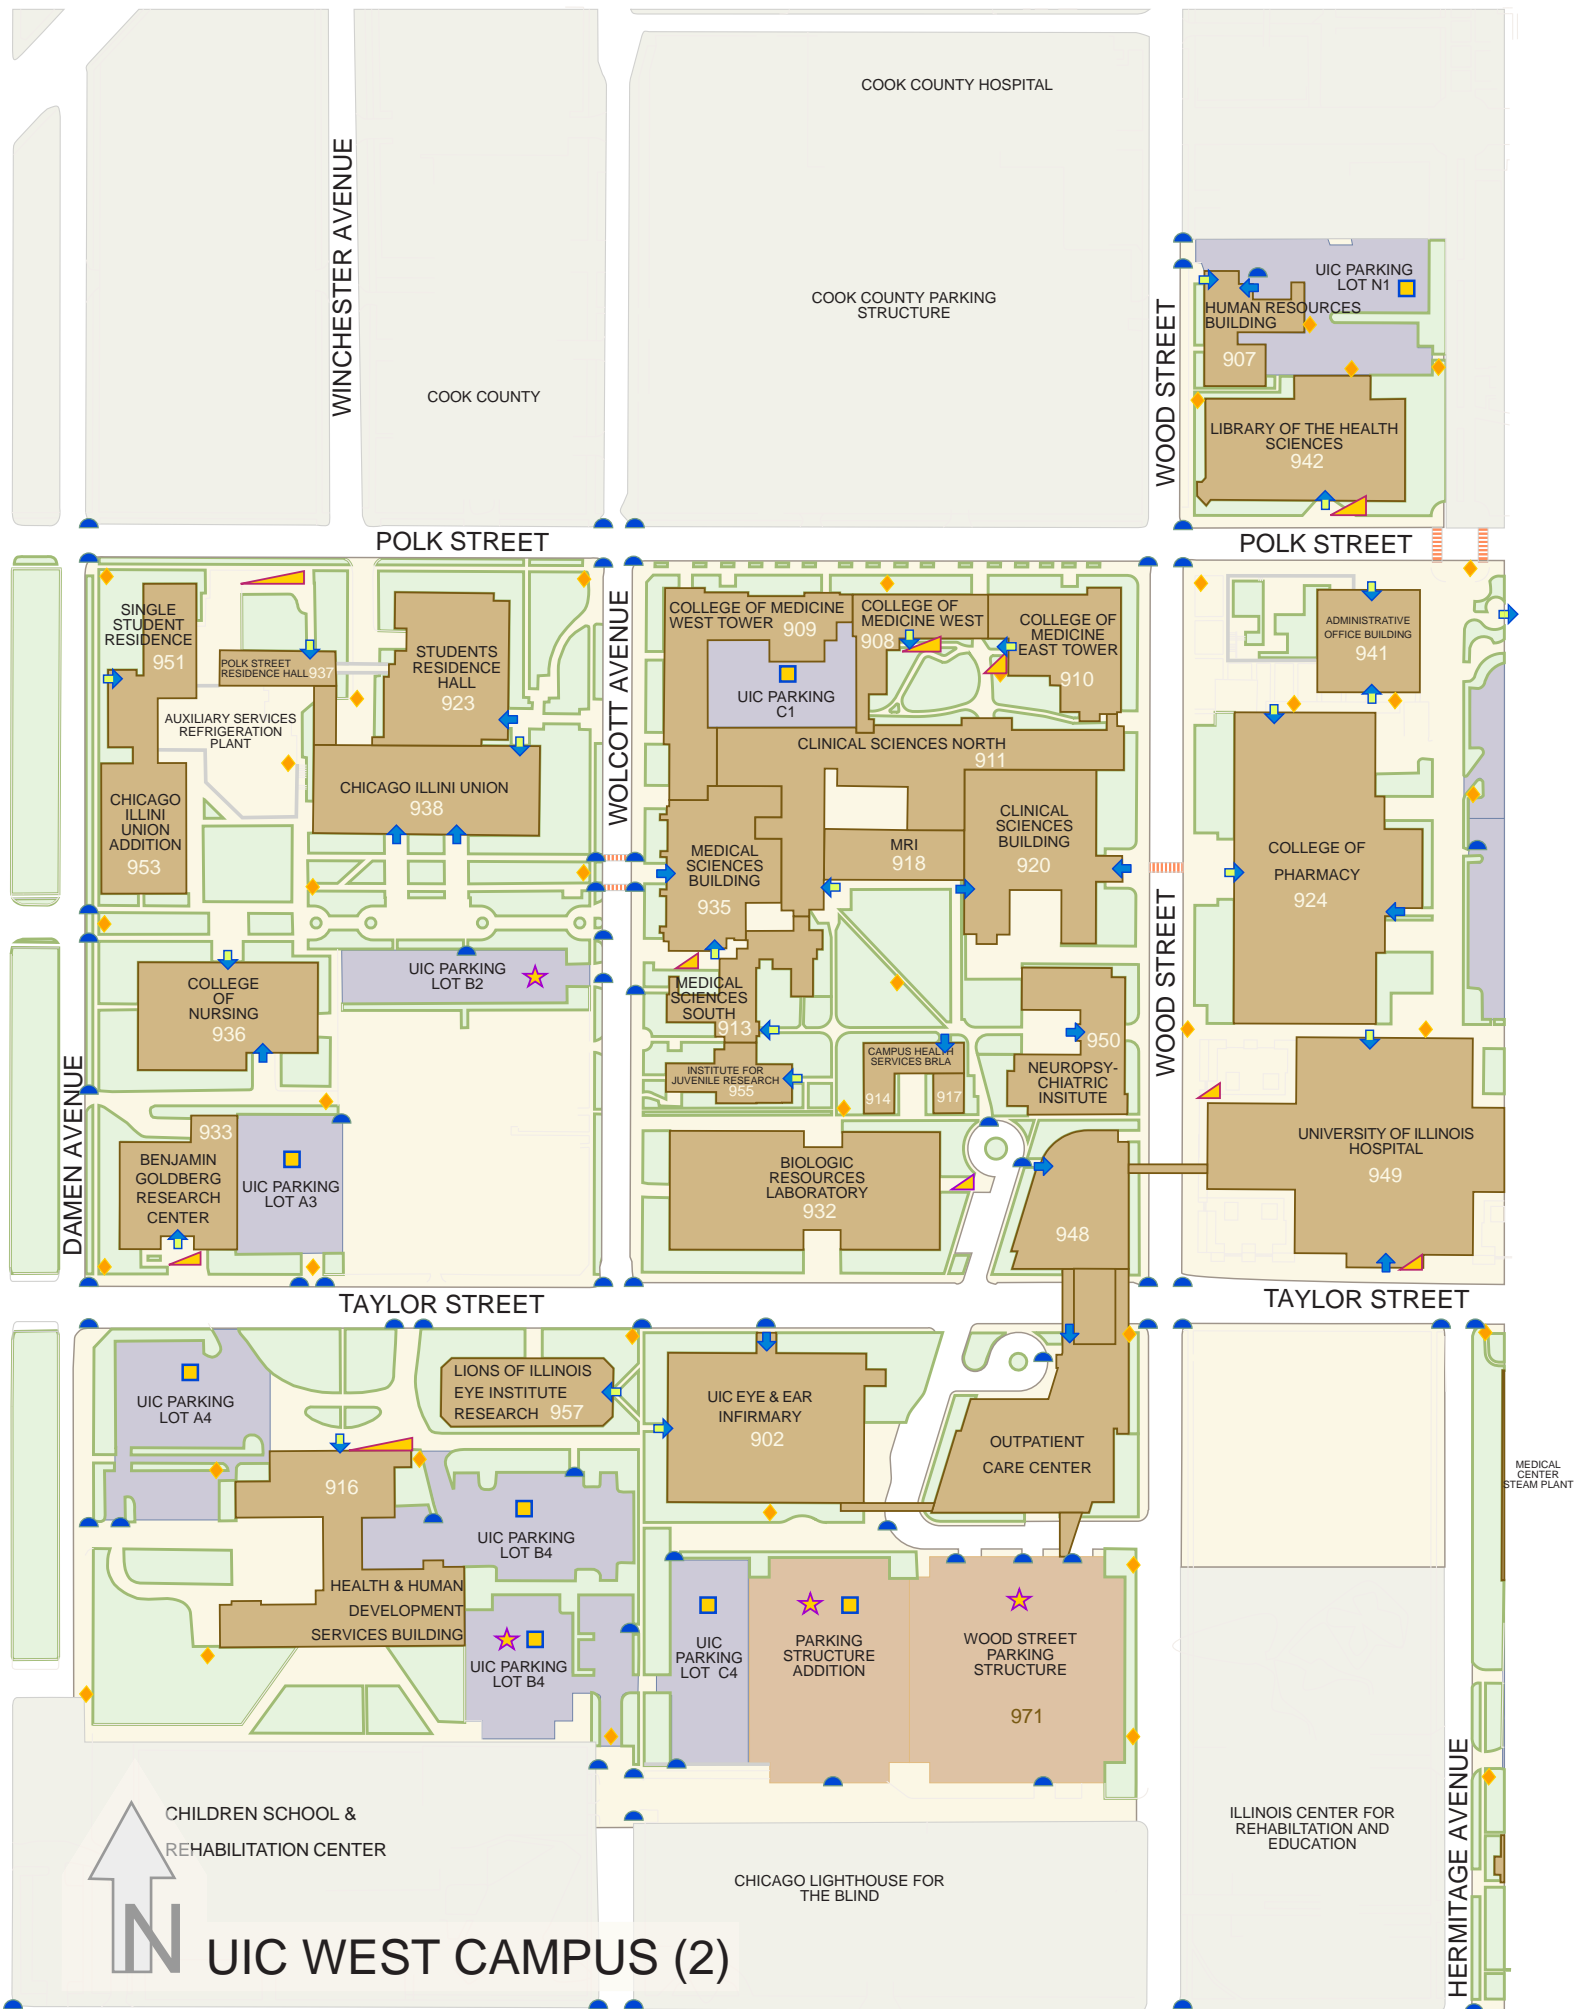

HARRISON STREET

HOYNE AVENUE

DAMEN AVENUE

UIC PARKING LOT W

UIC PARKING LOT W2

EASTER SEAL BUILDING 97

UIC PARKING LOT W3

POLK STREET

POLK STREET

BELL AVE.

LEAVITT

OGDEN AVENUE

WEST SIDE VETERAN ADMIN. HOSPITAL

DAMEN AVENUE

TAYLOR STREET

UIC WEST CAMPUS (1)

SCHOOL OF PUBLIC HEALTH WEST 930

UIC PARKING LOT W4

SCHOOL OF PUBLIC HEALTH EAST 915

UIC PARKING LOT W5

GRENSHAW STREET

COOK COUNTY HOSPITAL

COOK COUNTY PARKING STRUCTURE

WINCHESTER AVENUE

COOK COUNTY

WOOD STREET

POLK STREET

POLK STREET

WOLCOTT AVENUE

WOOD STREET

DAMEN AVENUE

TAYLOR STREET