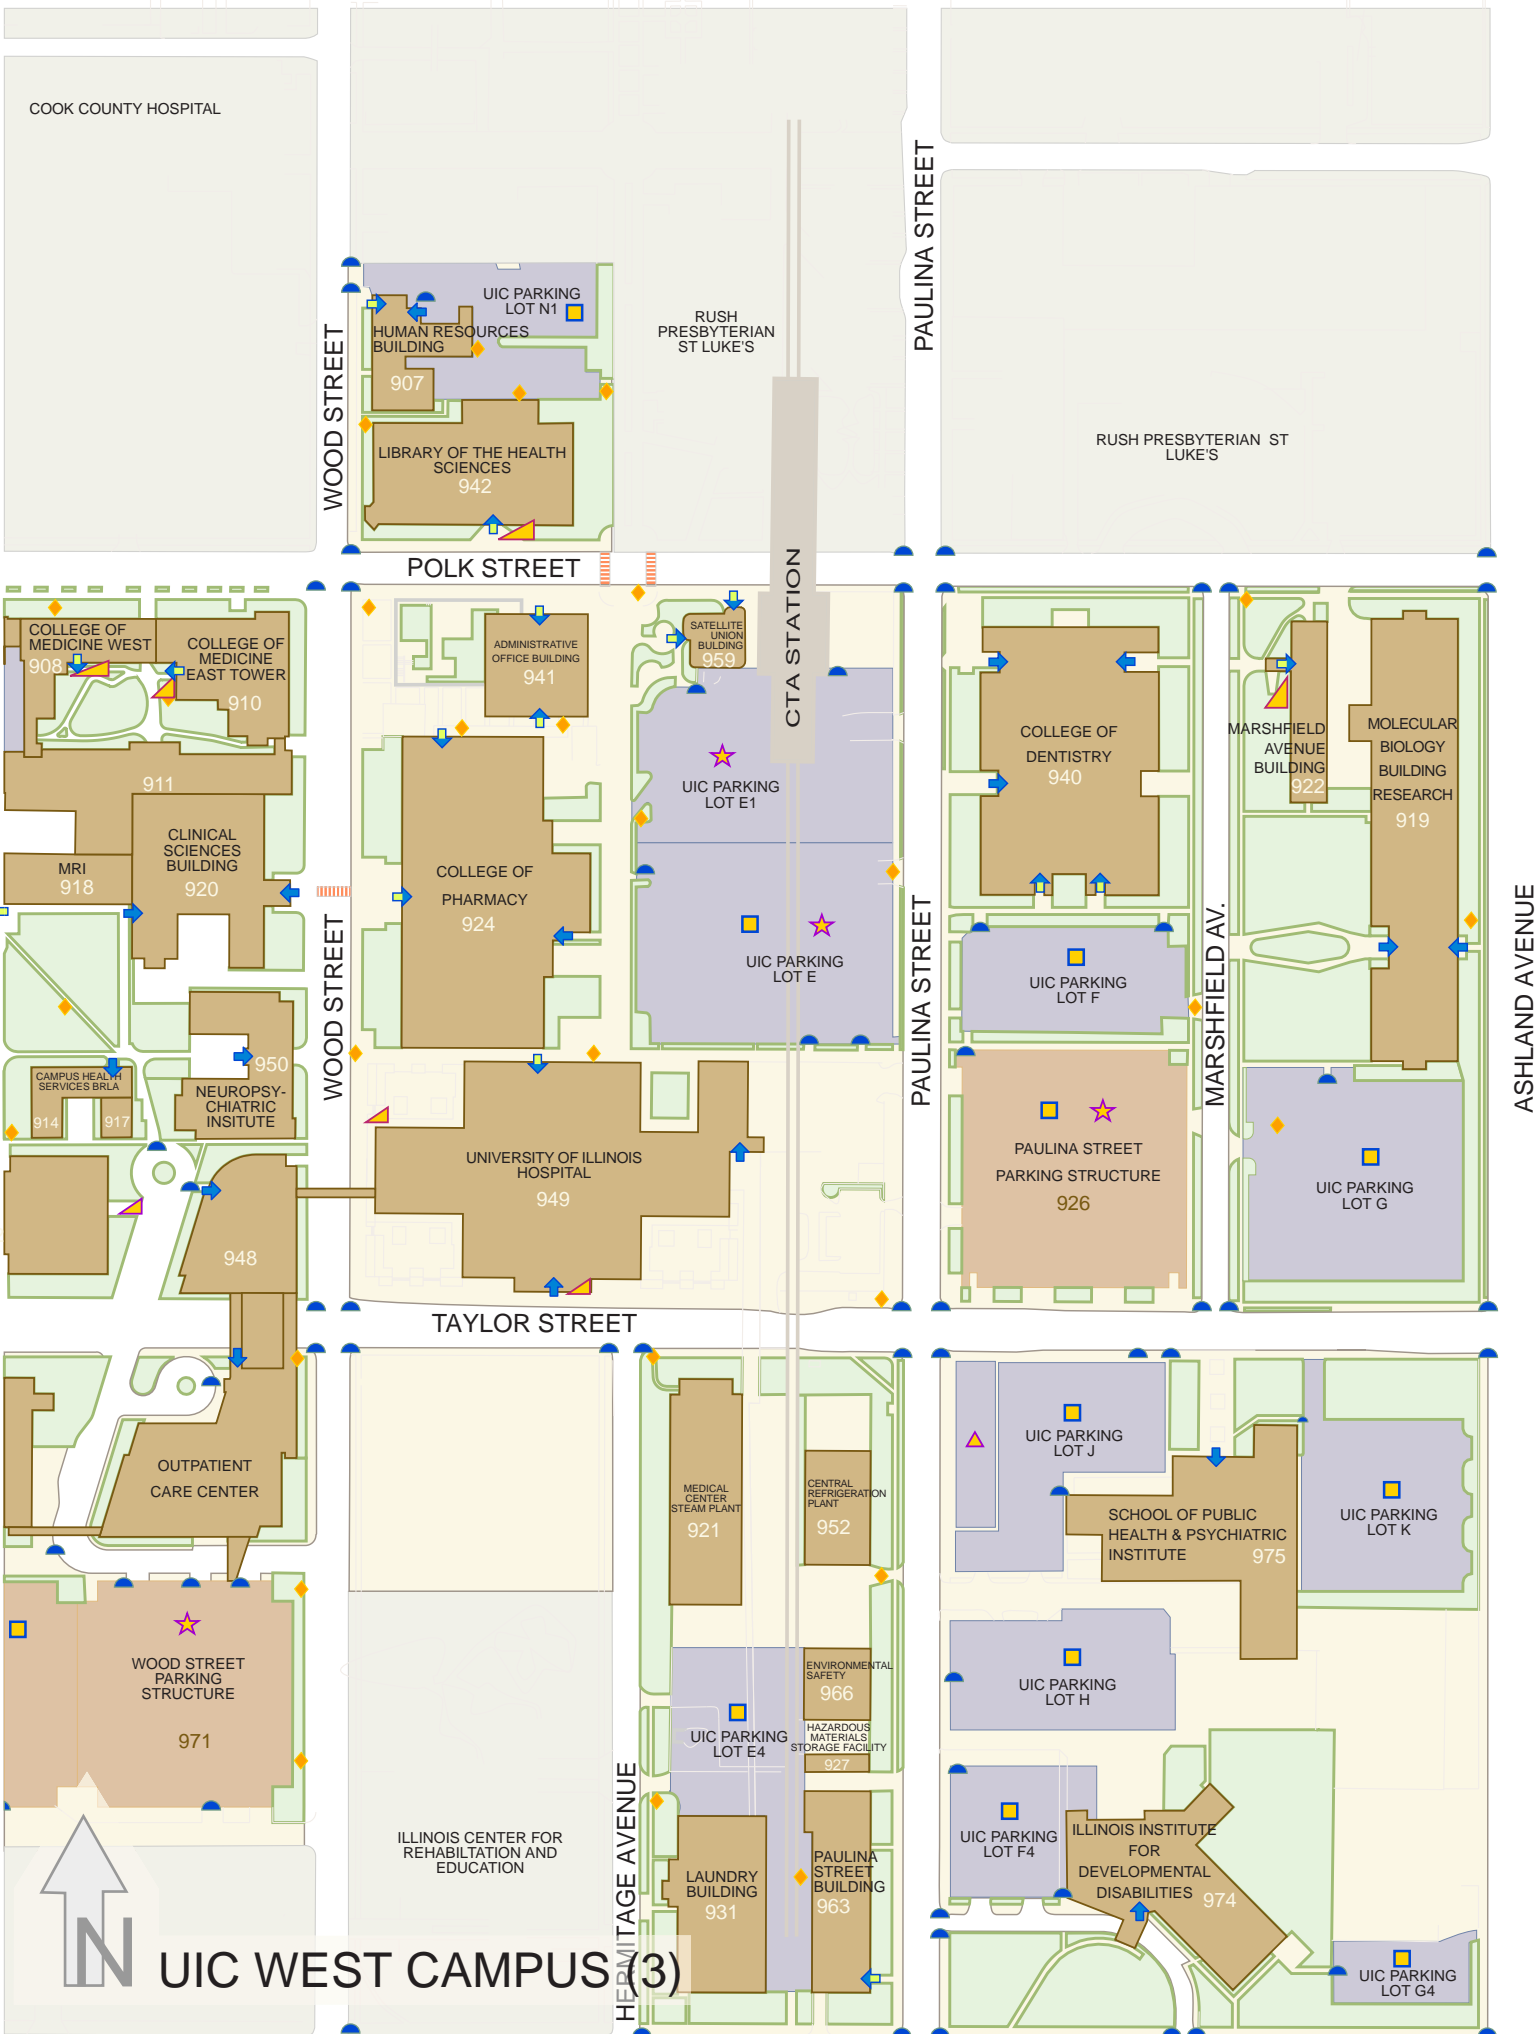

POLK STREET

BELL AVE.

LEAVITT

OGDEN AVENUE

WEST SIDE VETERAN ADMIN. HOSPITAL

DAMEN AVENUE

TAYLOR STREET

UIC WEST CAMPUS (1)

SCHOOL OF PUBLIC HEALTH WEST 930

UIC PARKING LOT W4

SCHOOL OF PUBLIC HEALTH EAST 915

UIC PARKING LOT W5

GRENSHAW STREET

COOK COUNTY HOSPITAL

COOK COUNTY PARKING STRUCTURE

WINCHESTER AVENUE

COOK COUNTY

WOOD STREET

POLK STREET

POLK STREET

WOLCOTT AVENUE

WOOD STREET

DAMEN AVENUE

TAYLOR STREET

TAYLOR STREET

CHILDREN SCHOOL & REHABILITATION CENTER

CHICAGO LIGHTHOUSE FOR THE BLIND

ILLINOIS CENTER FOR REHABILITATION AND EDUCATION

HERMITAGE AVENUE

MEDICAL CENTER STEAM PLANT

UIC WEST CAMPUS (2)

UIC WEST CAMPUS (3)