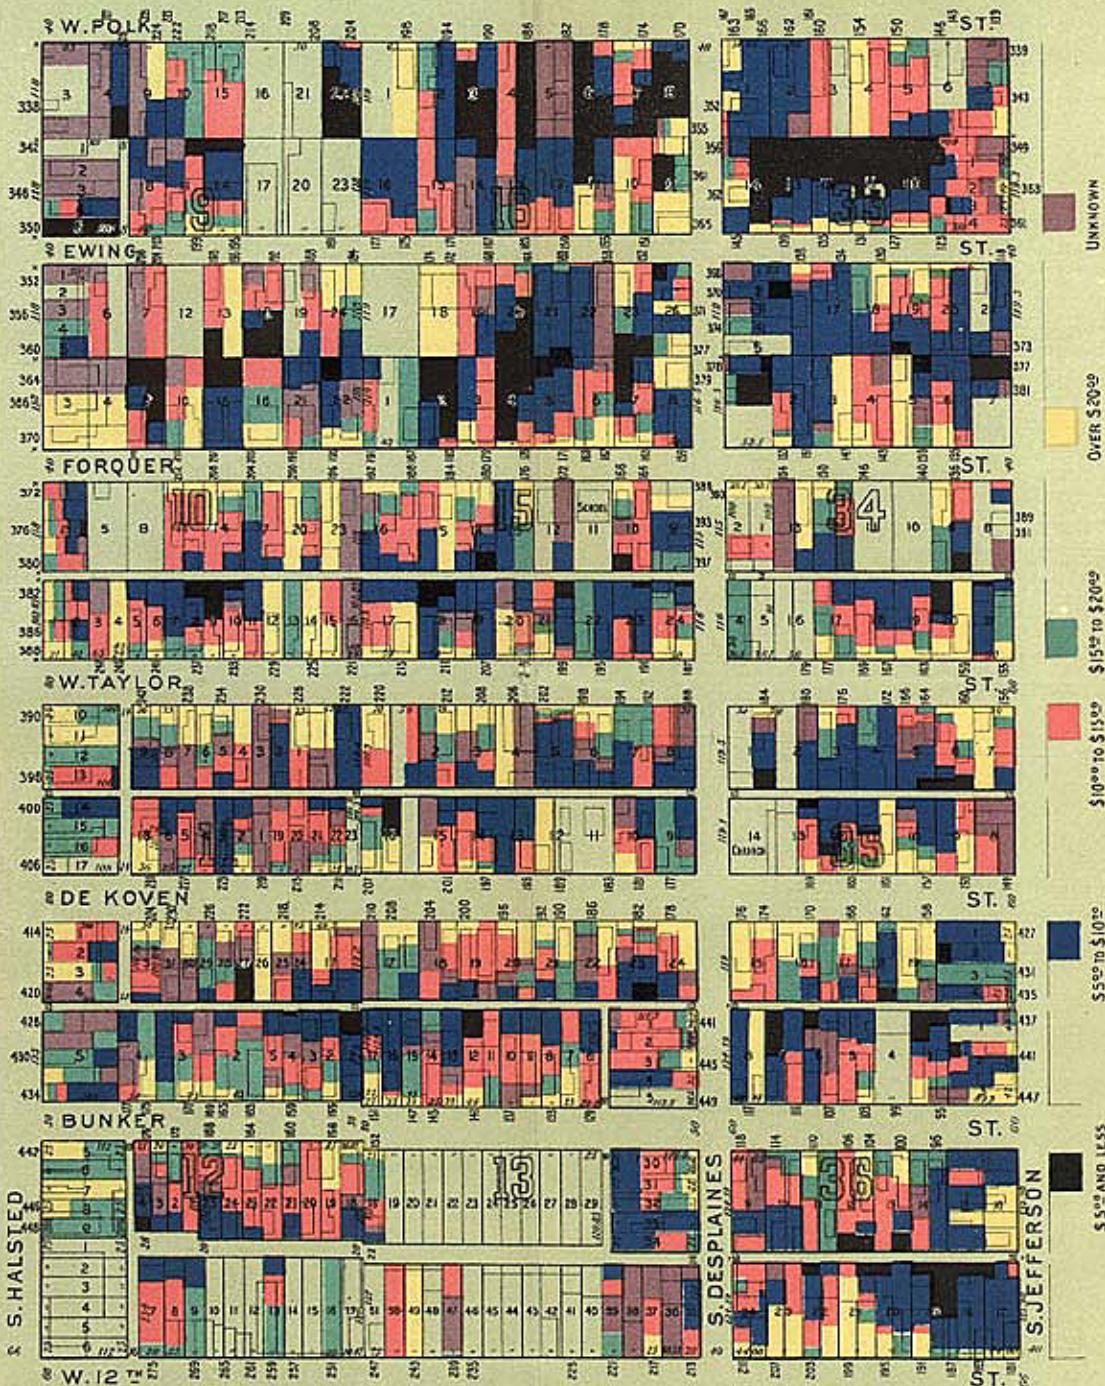

(NORTH)

WAGE MAP No. I.-POLK STREET TO TWELFTH,  
HALSTED STREET TO JEFFERSON, CHICAGO.

UNKNOWN

OVER \$20.00

\$10.00 TO \$15.00 \$15.00 TO \$20.00

\$5.00 TO \$10.00

\$5.00 AND LESS

THESE FIGURES REPRESENT THE TOTAL EARNINGS PER WEEK OF A FAMILY.

(SOUTH)