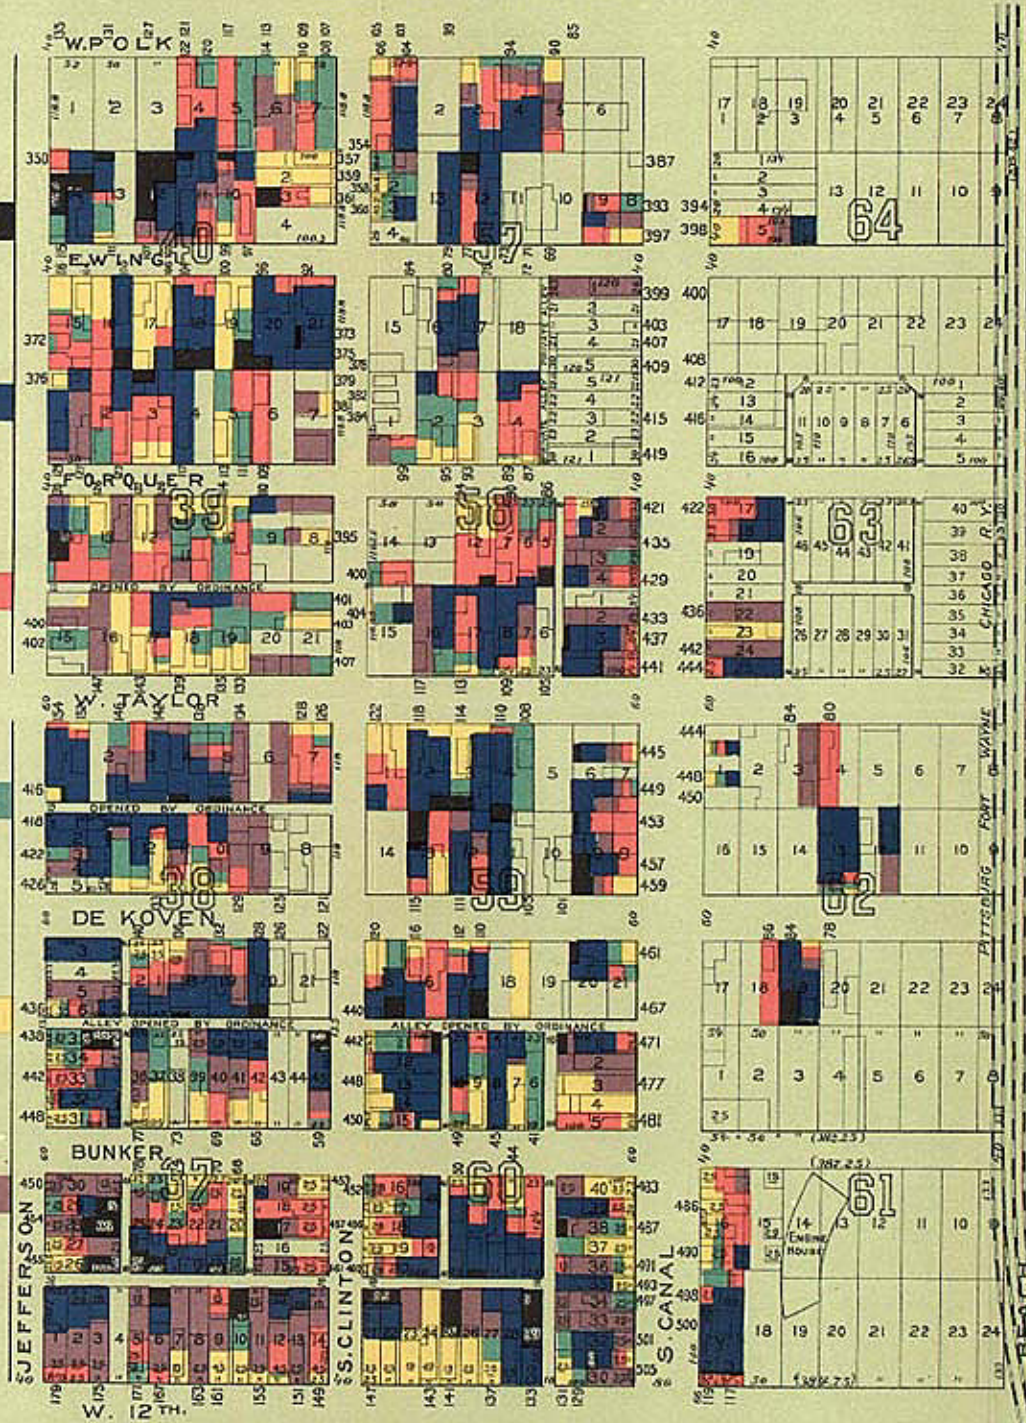

(NORTH)

WAGE MAP No.2-POLK STREET TO TWELFTH.
JEFFERSON STREET TO BEACH, CHICAGO.

\$5.00 AND LESS

\$5.00 TO \$10.00

\$10.00 TO \$15.00

\$15.00 TO \$20.00

OVER \$20.00

UNKNOWN

THESE FIGURES REPRESENT THE TOTAL EARNINGS PER WEEK OF A FAMILY.

ST.
ST.
ST.
ST.
ST.
ST.

CHICAGO & ALTON R. R. & CHICAGO BURLINGTON & QUINCY R. R.

(SOUTH)