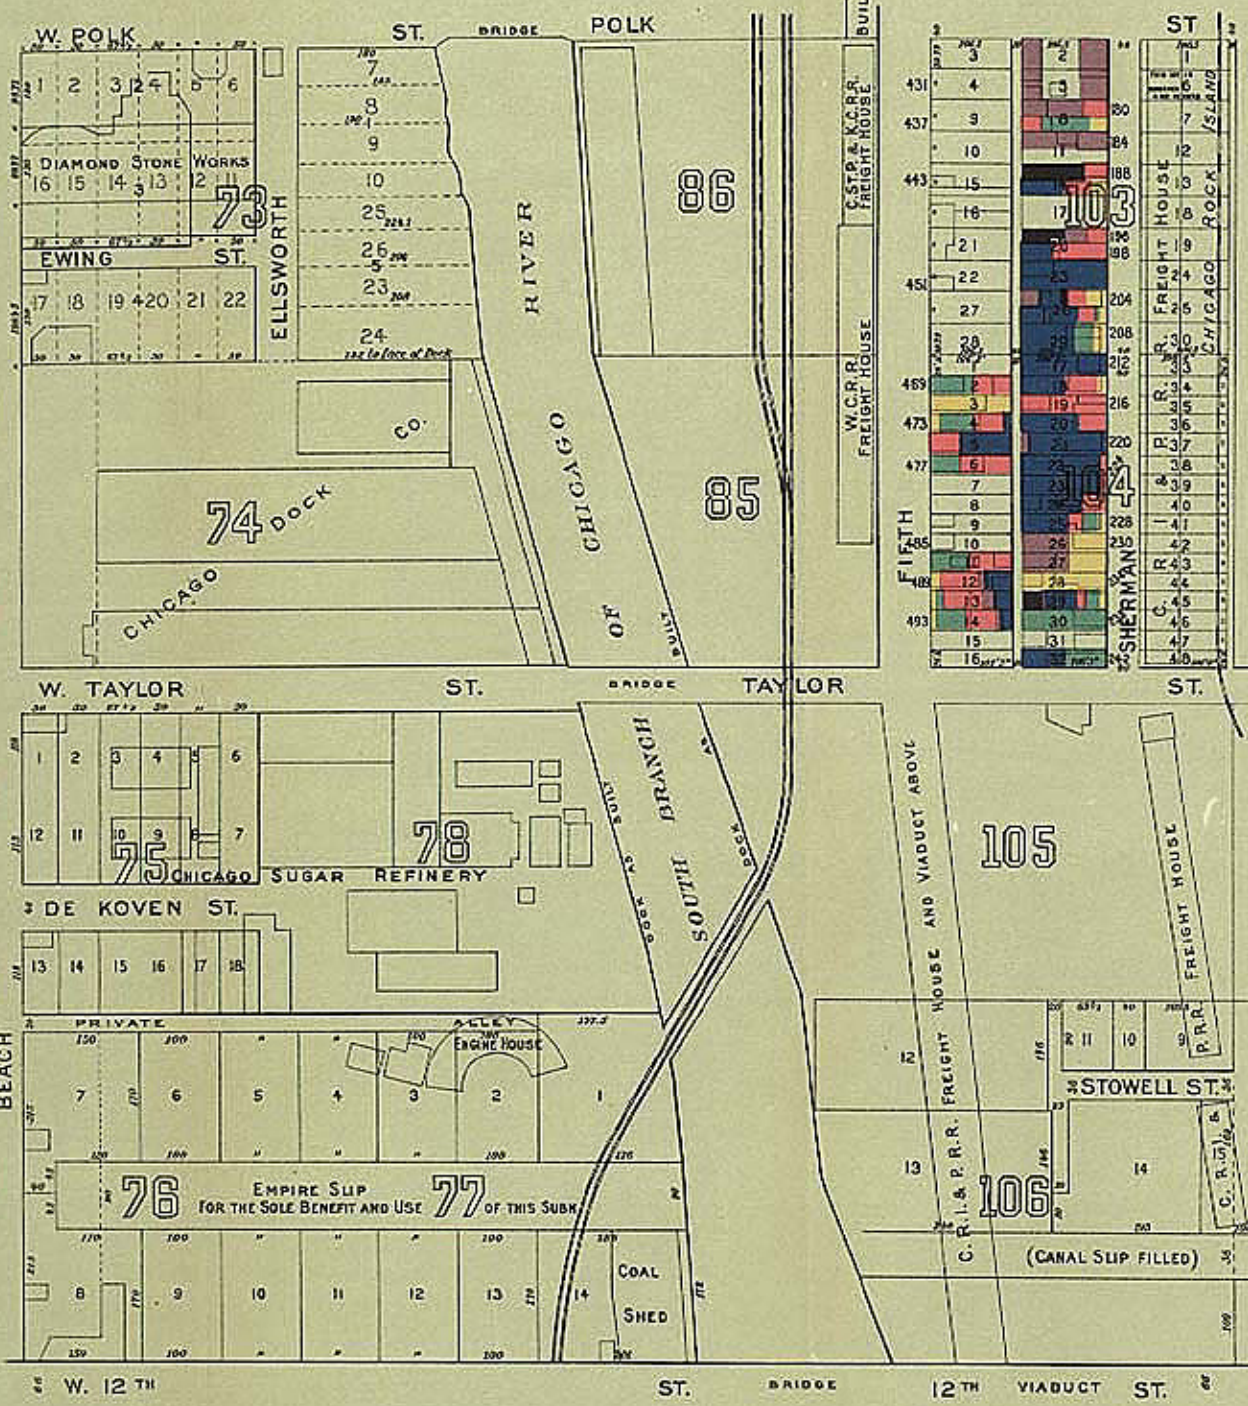

(NORTH)

WAGE MAP No.3.-POLK STREET TO TWELFTH,  
BEACH STREET TO PACIFIC AVENUE, CHICAGO.

\$500 AND LESS

\$500 TO \$1000

\$1000 TO \$1500

THESE FIGURES REPRESENT THE TOTAL EARNINGS PER WEEK OF A FAMILY.

\$1500 TO \$2000

OVER \$2000

UNKNOWN

(SOUTH)