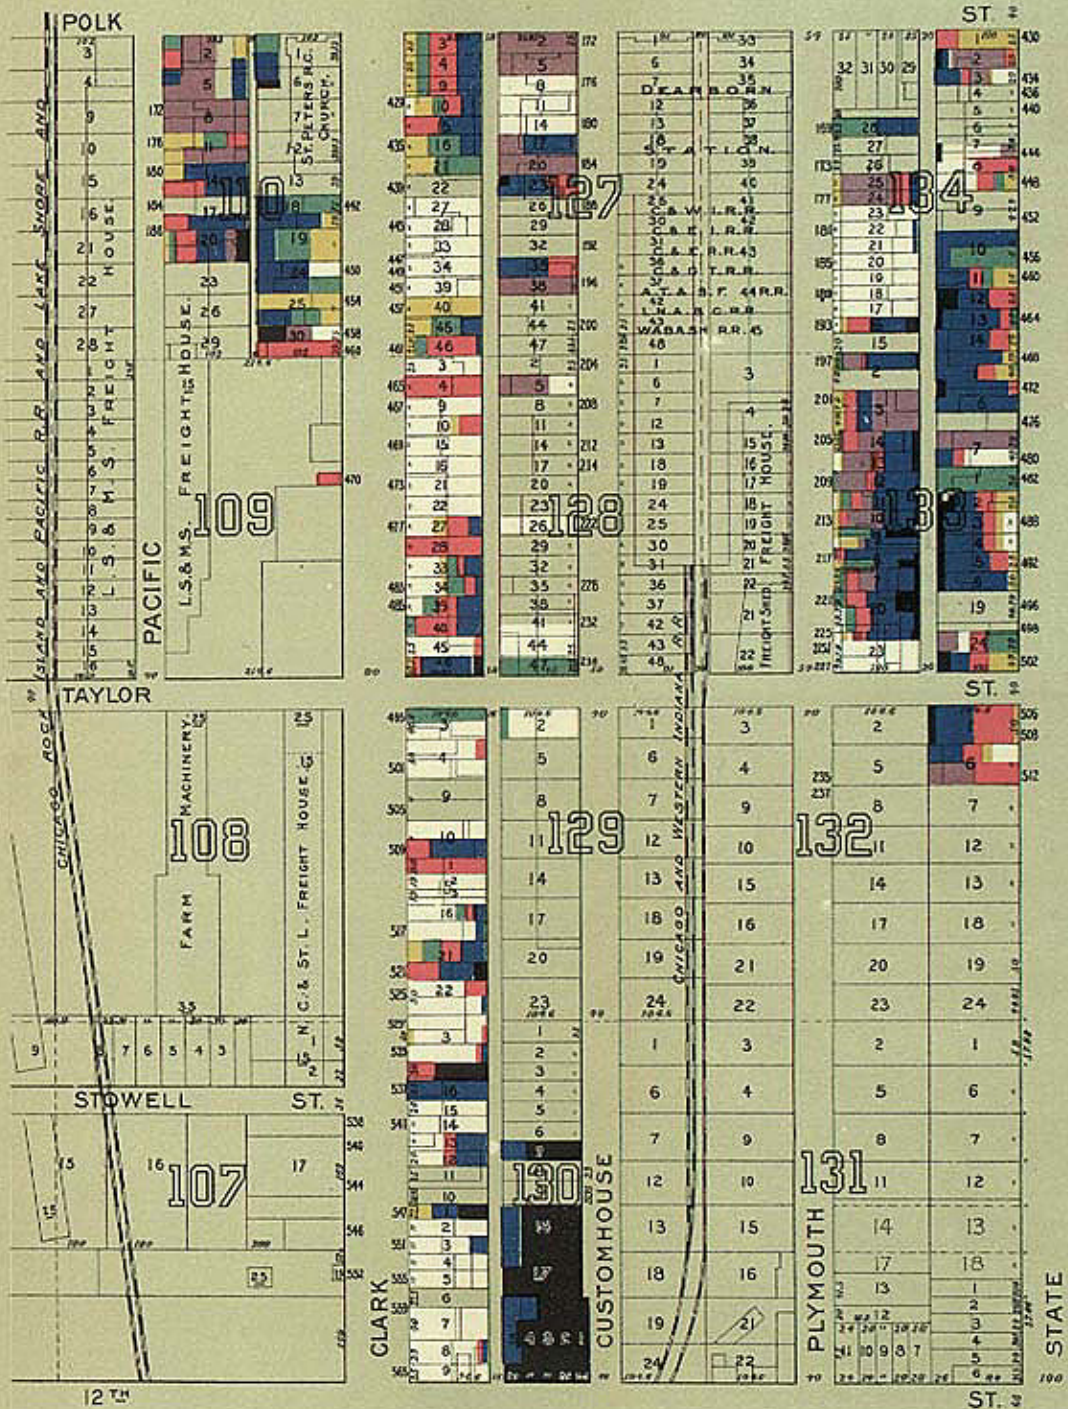

(NORTH)

WAGE MAP NO.4.-POLK STREET TO TWELFTH.
PACIFIC AVENUE TO STATE STREET, CHICAGO.

(SOUTH)